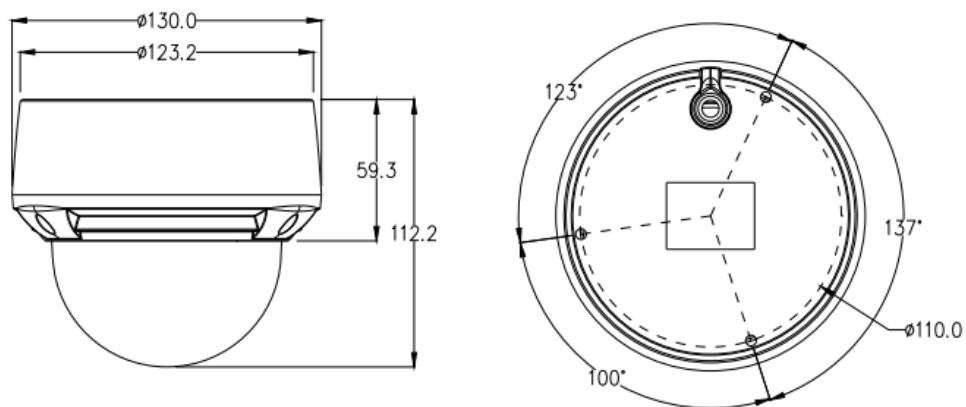

### Key Features

- 1/2.8" progressive scan CMOS
- Max. 8MP(3840×2160) @25/30fps resolution
- 2.7~13.5mm motorized lens
- WDR, 3D DNR, ROI, HLC, BLC, Defog
- Support face, human, vehicle detection and capture
- Smart events: intrusion, single line crossing, double line crossing, loitering, wrong way, people counting
- 1/1 audio in/out, 1/1 alarm in/out
- Smart IR up to 40m
- Built-in SD card slot, IP66, IK10, PoE

# Specifications

Camera	
Image Sensor	1/2.8" Progressive Scan CMOS
Max. Resolution	8MP (3840x2160)
Electronic Shutter	Auto/Manual, 1/5 ~ 1/20,000s
Min. illumination	Color: 0.01 Lux @ (F1.6, AGC ON) , B/W: 0 Lux @ (IR LED ON)
Day & Night	IR cut filter
IR Distance	Up to 40 m (131.2 ft)
IR On/Off Control	Auto/Manual
Pan/Tilt/Rotation Range	Pan: 0° ~ 355°, Tilt: 0° ~ 75°, Rotation: 0° ~ 355°
Lens	
Lens Type	Motorized focus
Iris	Fixed Iris
Focal Length	2.7 ~ 13.5 mm
F Number	F1.6
Angle of View	H: 98.1°~30.9°, V: 52.6°~17.3°
Video	
Streaming Capability	3 Streams
Stream/Frame Rate	Stream1: 3840x2160, 2592x1944, 2592x1520, 2560x1440, 2304x1296, 1920x1080, 1280x720 @ 25/30fps Stream2: D1, VGA, CIF @ 25/30fps Stream3: VGA, CIF, QVGA @ 25/30fps
Bit Rate Control	CBR/VBR
Bit Rate	Stream1: 200kbps~16Mbps Stream2: 100kbps~6Mbps Stream3: 100kbps~3Mbps
Region of Interest	Off/On (8 Zone, Rectangle)
Smart Encode	Support
Image	
Image Adjustment	Brightness, Sharpness, Contrast, Saturation adjustable
Aisle Mode	Support
Mirror	Support
White Balance	Auto/Manual
Day/Night Setting	Auto, Day, Night, Time
Smart IR	Support
Noise Reduction	2D/3D DNR
Image Enhancement	HLC, BLC, Defog
Wide Dynamic Range	True WDR
S/N Ratio	55dB
Motion Detection	Support
Privacy Masking	Support

## Dimensions (mm)