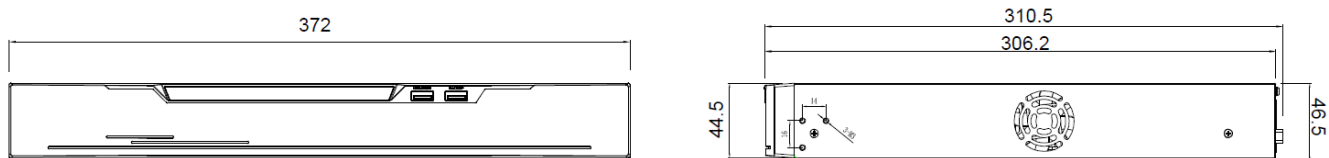

IIS-NVR16POE-2HD

16CH 2HDD NVR with 16CH PoE

Key Features

- Up to 16ch IP cameras access
- Up to 8MP resolution for live view and recording
- Intelligent analysis by NVR: Intrusion (support the accurate detection of vehicle and human)
- 2 SATA hard disk, up to 12TB for each HDD
- 1 RJ45 10/100/1000Mbps network interface
- 16ch POE ports
- Smart search & playback
- Support cloud upgrade

Storage	
HDD	2 SATA ports, up to 12TB for each HDD
Interface	
Network	1 x RJ-45, 10/100/1000 Mbps self-adaptive Ethernet port
PoE	16 Ports (IEEE802.3af), 128W
HDMI	1
VGA	1
Audio I/O	1/1
Alarm I/O	8/2
USB	3 ports (USB 2.0 × 3)
General	
Power Supply	AC100 ~ 240V
Power Consumption	< 15 W (without HDD)
Operating Conditions	-10 °C ~ 50 °C (14 °F ~ 122 °F)
Storage Conditions	Less than 90% RH
Certifications	CE/FCC
Dimensions	372 × 310.5 × 46.5 mm (16.65 × 12.2 × 2.2 inch)
Net Weight	2.75 kg (6.05 lb) without HDD

Dimensions (mm)

Rear Panel